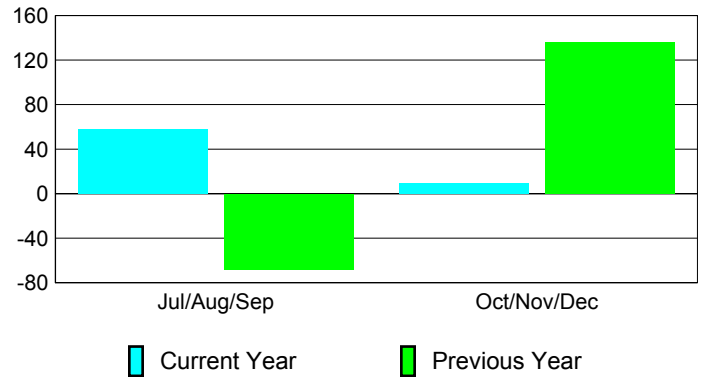

Comparison of Membership Gain/Loss

Current Year Compared to the Previous Year