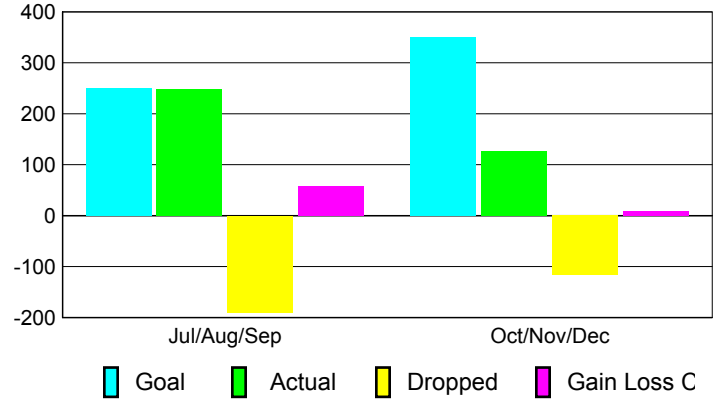

Membership Results 2010-2011

Goal, New, Dropped, Gain/Loss