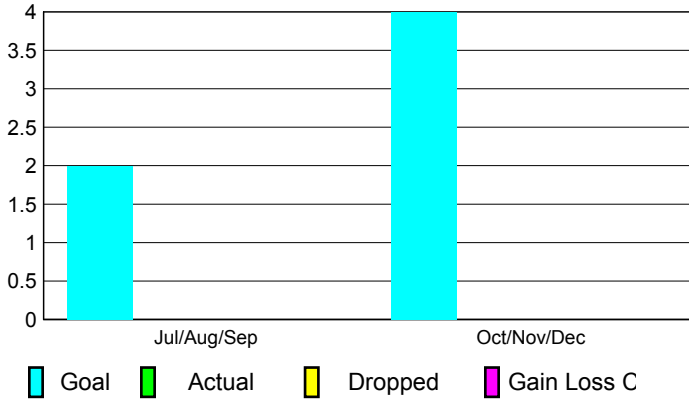

2010-2011 GMT Reports for District (or Undistricted) **District 355 C**

GMT: KWANG-SOO JANG

Location: REPUBLIC OF KOREA

GMT CA: 5

CLUBS

Club Results
2010-2011

Clubs
2009-2010

Month	New Club Goal	Actual New Clubs	Actual Dropped Clubs	Gain/Loss of Clubs	Gain/Loss of Clubs
Jul/Aug/Sep	2	0	0	0	0
Oct/Nov/Dec	4	0	0	0	1
Totals	6	0	0	0	1

Club Results 2010-2011

Goal, New, Dropped, Gain/Loss

Comparison of Club Gain/Loss

Current Year Compared to the Previous Year

YTD Status Quo Clubs 2010-2011

Status Quo Clubs Compared to Status Quo Members

MEMBERSHIP